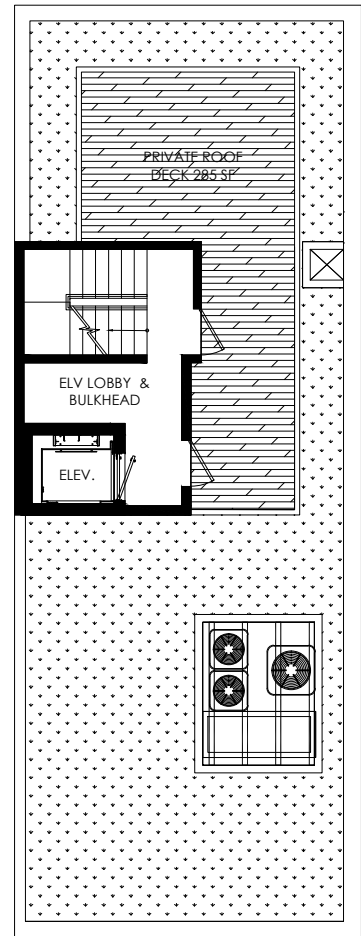

LOWER LEVEL
1237 SF

UPPER LEVEL
1235 SF

ROOF LEVEL
285 SF DECK

611 Hudson Street
Unit 2

3 Bed plus den, 3 Bath, 2472 sf
plus private roof deck and elevator