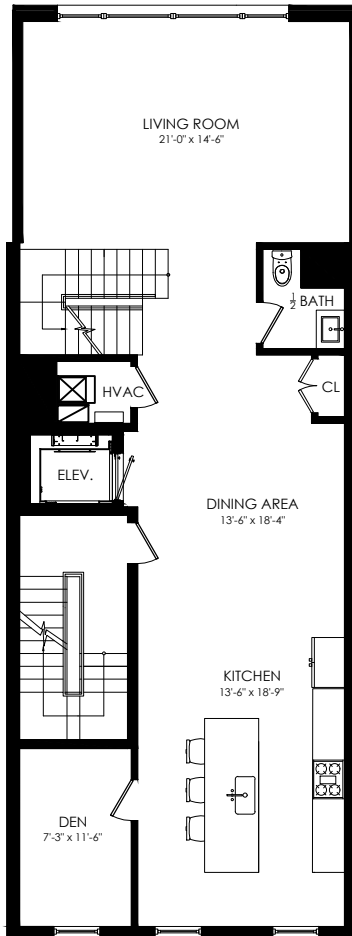

LOWER LEVEL
1237 SF

UPPER LEVEL
1235 SF

ROOF LEVEL
285 SF DECK

611 Hudson Street
Unit 2

3 Bed plus den, 3 Bath, 2472 sf
plus private roof deck and elevator